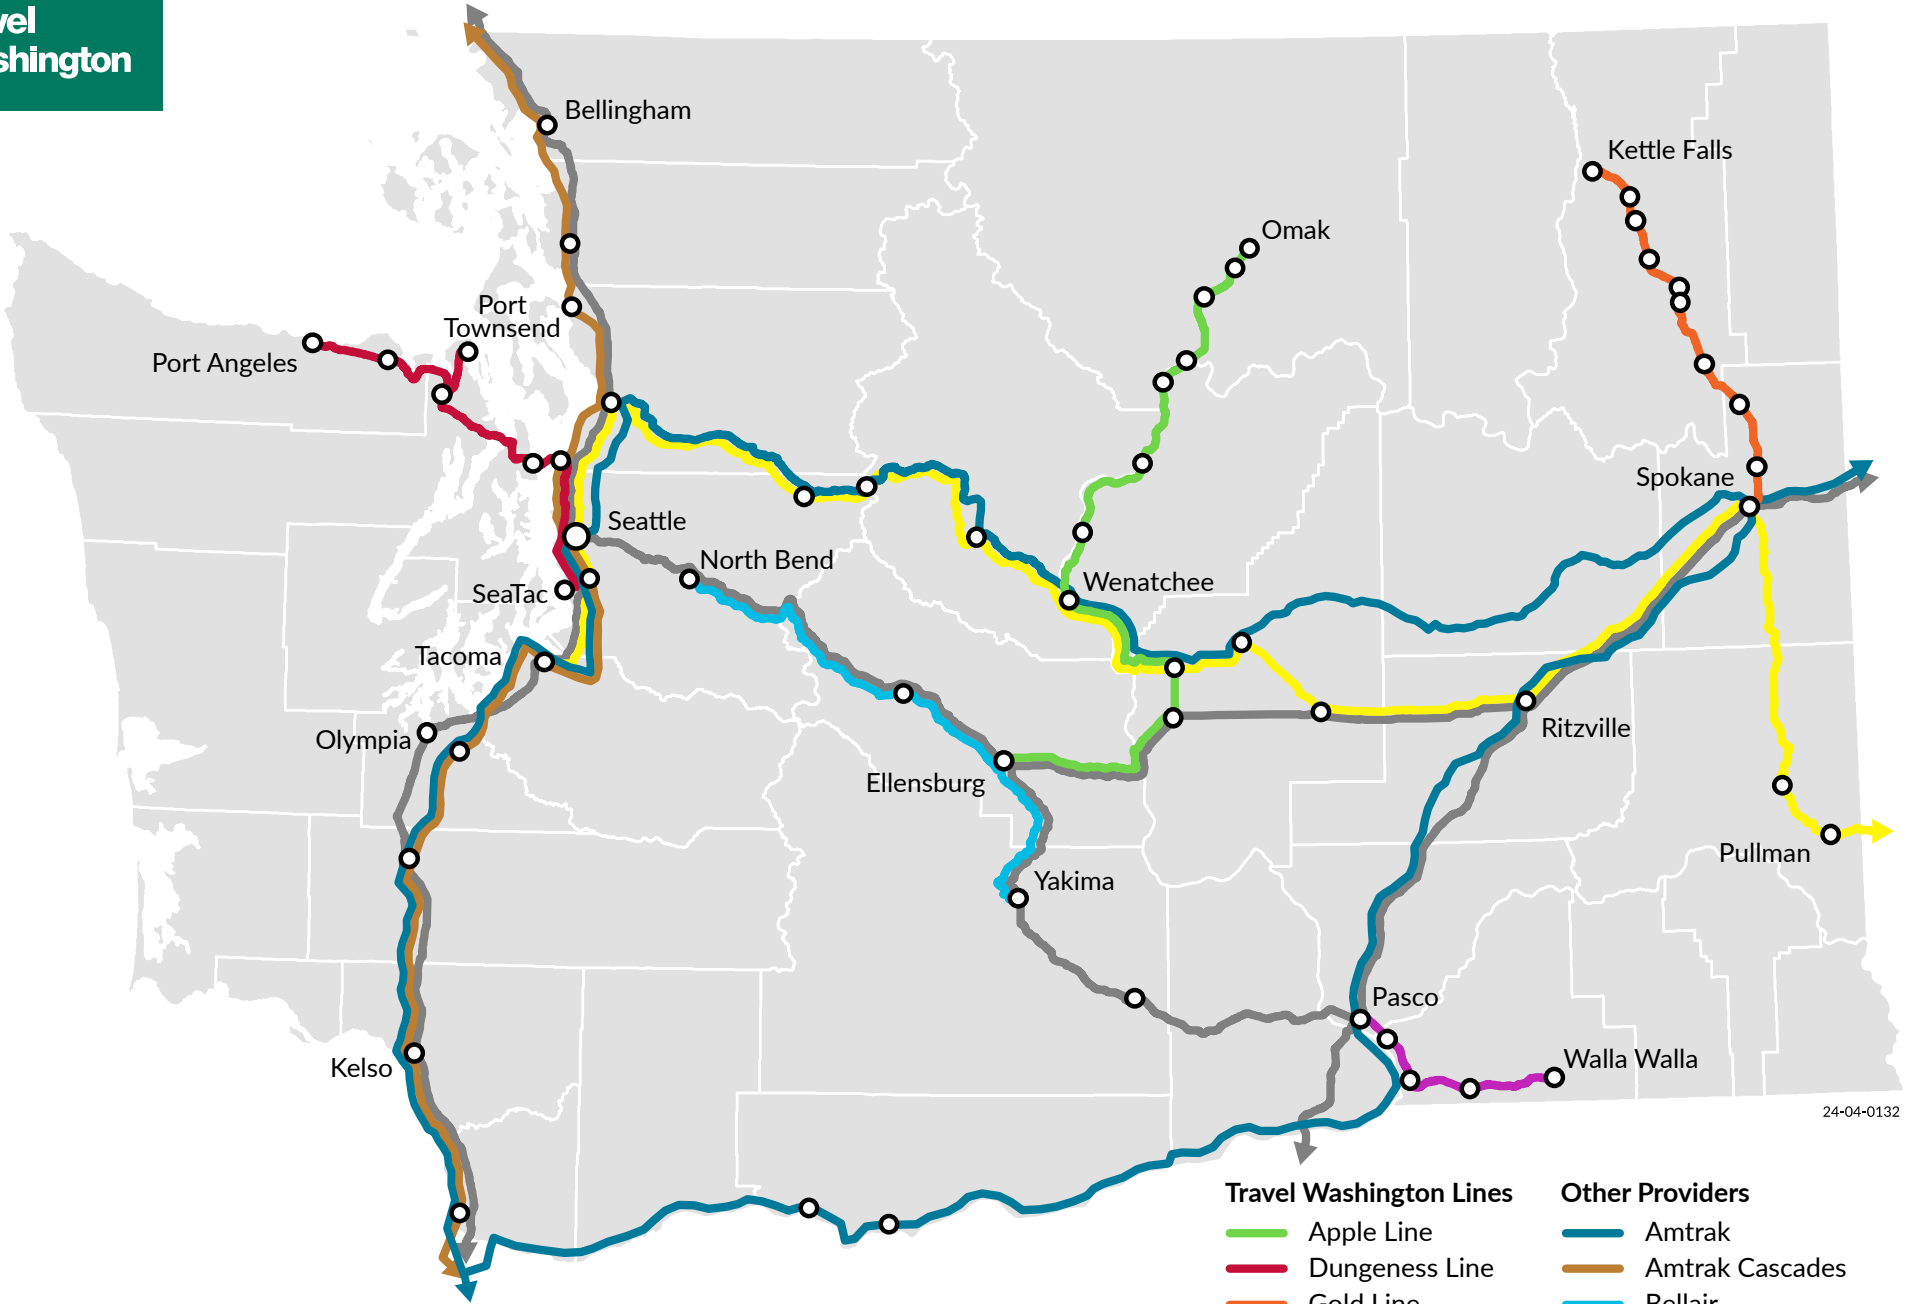

Travel Washington

Statewide Intercity Bus Network

24-04-0132

- | Travel Washington Lines | Other Providers |
|-------------------------|--------------------------|
| Apple Line | Amtrak |
| Dungeness Line | Amtrak Cascades |
| Gold Line | Bellair |
| Grape Line | FlixBus |
| Bus or train stop | Northwestern Stage Lines |